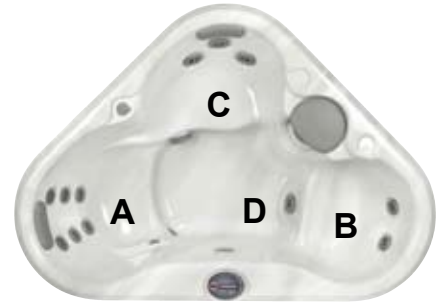

2010 Sundance Spas 680 Tacoma Specifications

Dimensions:	68" x 68" x 31" (173 cm x 173 cm x 79 cm)
Seating Capacity:	2 Adults
Dry Weight:	394 lbs (179 kg)
Filled Weight:	1,946 lbs (883 kg)
Water Capacity (Spa Volume):	186 US Gal (704 Liters)
Water Capacity (Average Fill):	147 US Gal (556 Liters)
Controls:	Series Solid-State Electronic Controls with LED Readout, Programmable Water Temperature, Filtration and Heat Cycles
Water Delivery:	1 High Flow Pump
Pump 1:	North America (60 Hz): 1.5 HP/2-Speed Continuous, 11.0A max. Export (50 Hz): 2-HP/2-Speed Continuous, 8.0A max.
Total Hydrojets:	12
Therapy Seat 1 Jets (A):	6 DXL
Therapy Seat 2 Jets (B):	3 DVX
Therapy Seat 3 Jets (C):	2 DXL
Foot Well Jet (D):	1 DVX
Air Controls/Massage Selectors:	1 Air Control; No Massage Selector
Filter:	35 ft ² Filter Cartridge System
Water Treatment:	Ozone adaptable
Lighting:	SunGlow Multi-Color LED Light
Synthetic Cabinet:	Available in Sierra, Coastal, and Mahogany
Shell Colors:	North America: Platinum, Sand, Sahara, Copper Sand, Twilight, Graphite, Celestite, Oyster Export (50 Hz): All North America colors
Headrest:	Two, 1-Piece Gray
Heater:	North America (60 Hz): High Flow, 1 kW@120 VAC or Convertible to 4 kW@240 VAC; Export (50 Hz): High Flow, 2.7 kW
Electrical Requirements:	North America Convertible Model (60 Hz): 120 VAC@15A with Supplied GFCI Cord or 240 VAC@30A or 40A (Hard Wired Only); Export (50 Hz): 230-240 VAC@20A or 30A or Suitably Rated Circuit Breaker to Comply with Local Electrical Regulations. Certain Countries May Require 2 Power Inputs; Two GFCI/RCD Breakers are Required for This Configuration.
Limited Warranty*:	North America (60 Hz): 5 Years Shell, 3 Years Shell Surface, 3 Years Plumbing Component Leaks, 3 Years Equipment and Controls, 1 Year Cabinet and Jets Export (50 Hz): 5 Years Shell, 3 Years Shell Surface, 1 Year Plumbing Component Leaks, 1 Year Equipment and Controls, 1 Year Cabinet, 1 Year Jets
Inground Model:	Not Available