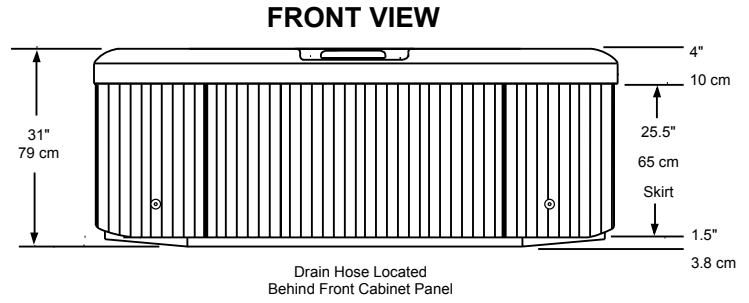

DXL
Jets (8)

DVX
Jet (4)

Spa Operation Subject To Change Without Notice

NEW FOR 2010!

Dimensions/Specifications Subject To Change Without Notice

2010 Sundance Spas 680 Tacoma

Portable Dimensions

IMPORTANT! Always measure each hot tub for exact dimensions **BEFORE** designing its foundational support and/or decking.