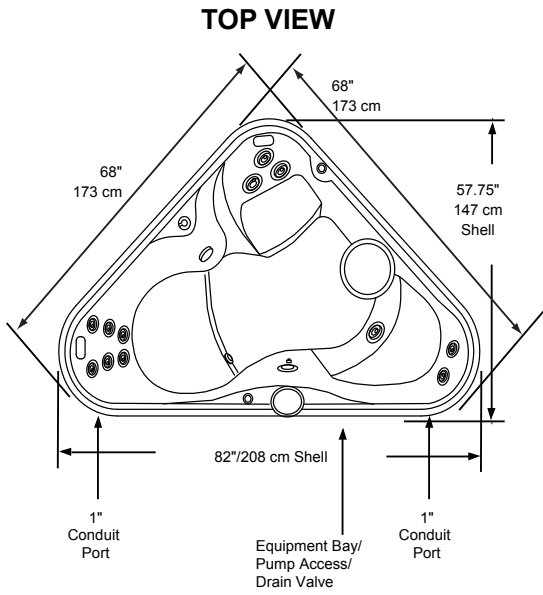

DXL
Jets (8)

DVX
Jet (4)

Spa Operation Subject To Change Without Notice

NEW FOR 2010!

Dimensions/Specifications Subject To Change Without Notice

2010 Sundance Spas 680 Tacoma

Portable Dimensions

IMPORTANT! Always measure each hot tub for exact dimensions **BEFORE** designing its foundational support and/or decking.